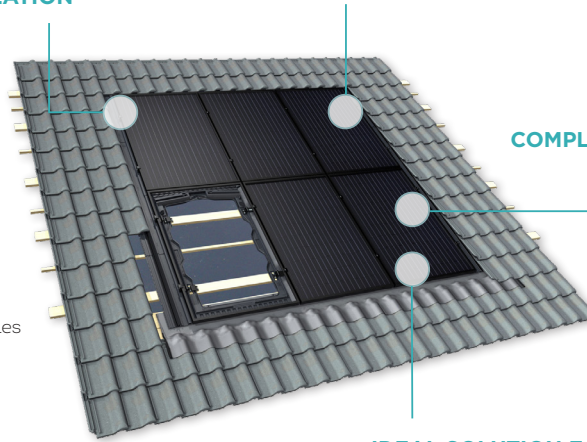

EASY ROOF ACCESS

Mounting system for installing photovoltaic panels on roofing

Technical specifications

Overall length:

1956 mm

Module length:

1684 mm

Overall width:

1410 mm

Mean working width:

1020 mm

Module width:

1002 mm

Unit rating:

340 Wp

Module thickness:

35 mm

for slightly profiled tiles with profile < 30 mm and slates

SOLUTION ACKNOWLEDGED FOR ITS RELIABILITY AND EASY INSTALLATION

EXCELLENT QUALITY/PRICE RATIO (VALUE FOR MONEY)

COMPLETELY WATERPROOF

IDEAL SOLUTION FOR GENERATING YOUR OWN ENERGY WITHOUT PROBLEMS

Kit contents

Mounting system

Photovoltaic module

Electrical pack

Supply of an EDILIANS EVOLUKIT, depending on your solar installation

Images not contractual.

This documentation supersedes all previous versions. This document is not contractual and may be changed at any time (see current product data sheets on our Web site www.edilians.com). The photographs present suggestions and are not contractual. Edilians S.A.S., registered capital € 161 227 700, Lyon company register B 449 354 224, registered office 65, chemin du Moulin Carron, 69570 Dardilly, France. Created by ©04-2022 BOSPHORE for the design, creation and layout. Address 33, quai Arloing 69009 Lyon. Printed by ID IMPRIMERIE DECOMBAT, 25, rue Georges Charpak - Zone des Montels - 63118 Cebazat. / © 2021 Edilians. Copyright reserved. Photo credits: © Rémi Portier.

EDILIANS ROOF TILES

Industrial site
3 Impasse de Chavanne
ZAC de Chavanne
69400 ARNAS
serviceclients.exp@edilians.com

edilians.eu